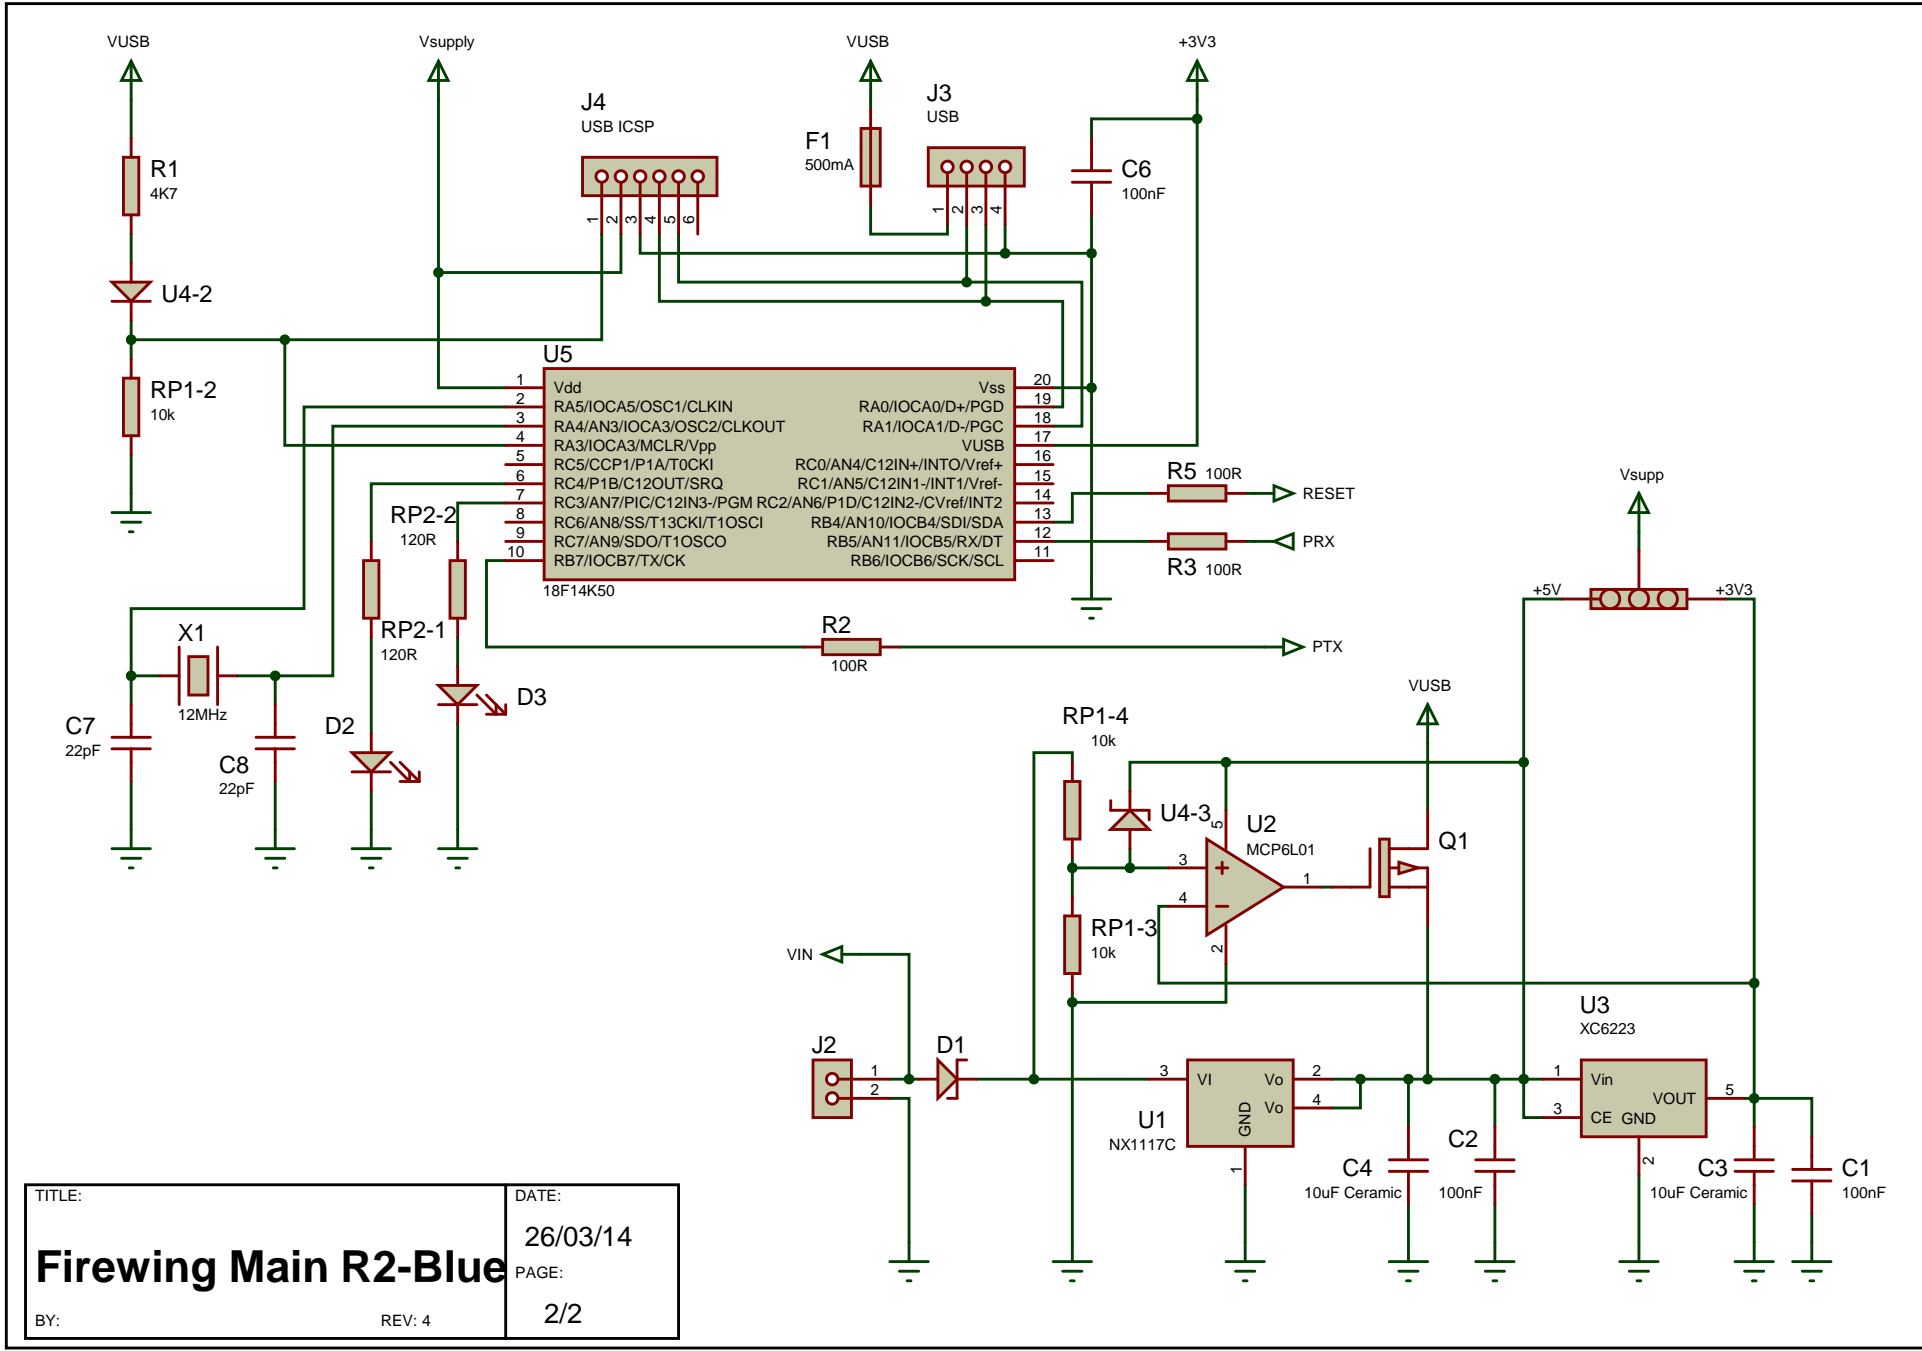

TITLE:	DATE:
Firewing Main R2-Blue	26/03/14
BY:	PAGE:
	1/2
REV:5	

TITLE:	DATE:
Firewing Main R2-Blue	26/03/14
BY:	PAGE:
REV: 4	2/2